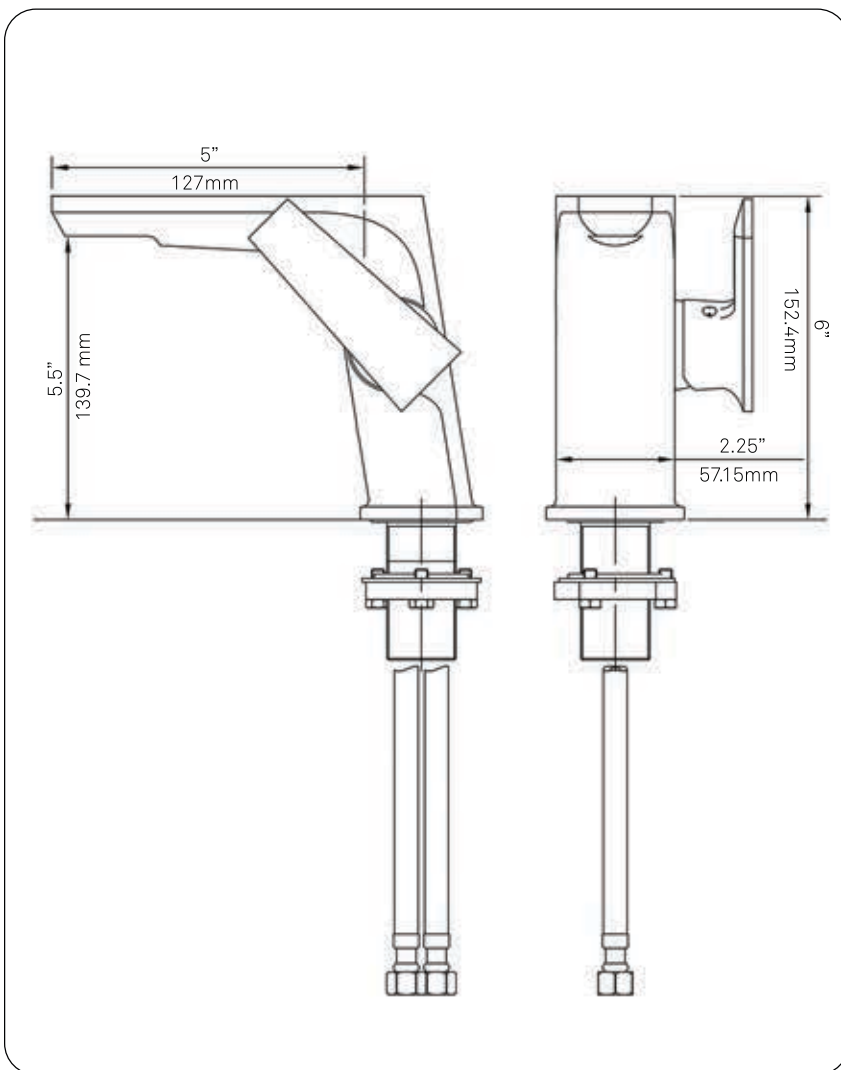

NOTES

Novatto reserves the right (1) to make changes in specifications and materials, and (2) to change or discontinue models, both without notice or obligation. Dimensions are for reference only, see www.Novatto.com for finish options and product availability.

Novatto Inc
TOLL FREE 844.404.4242
www.Novatto.com